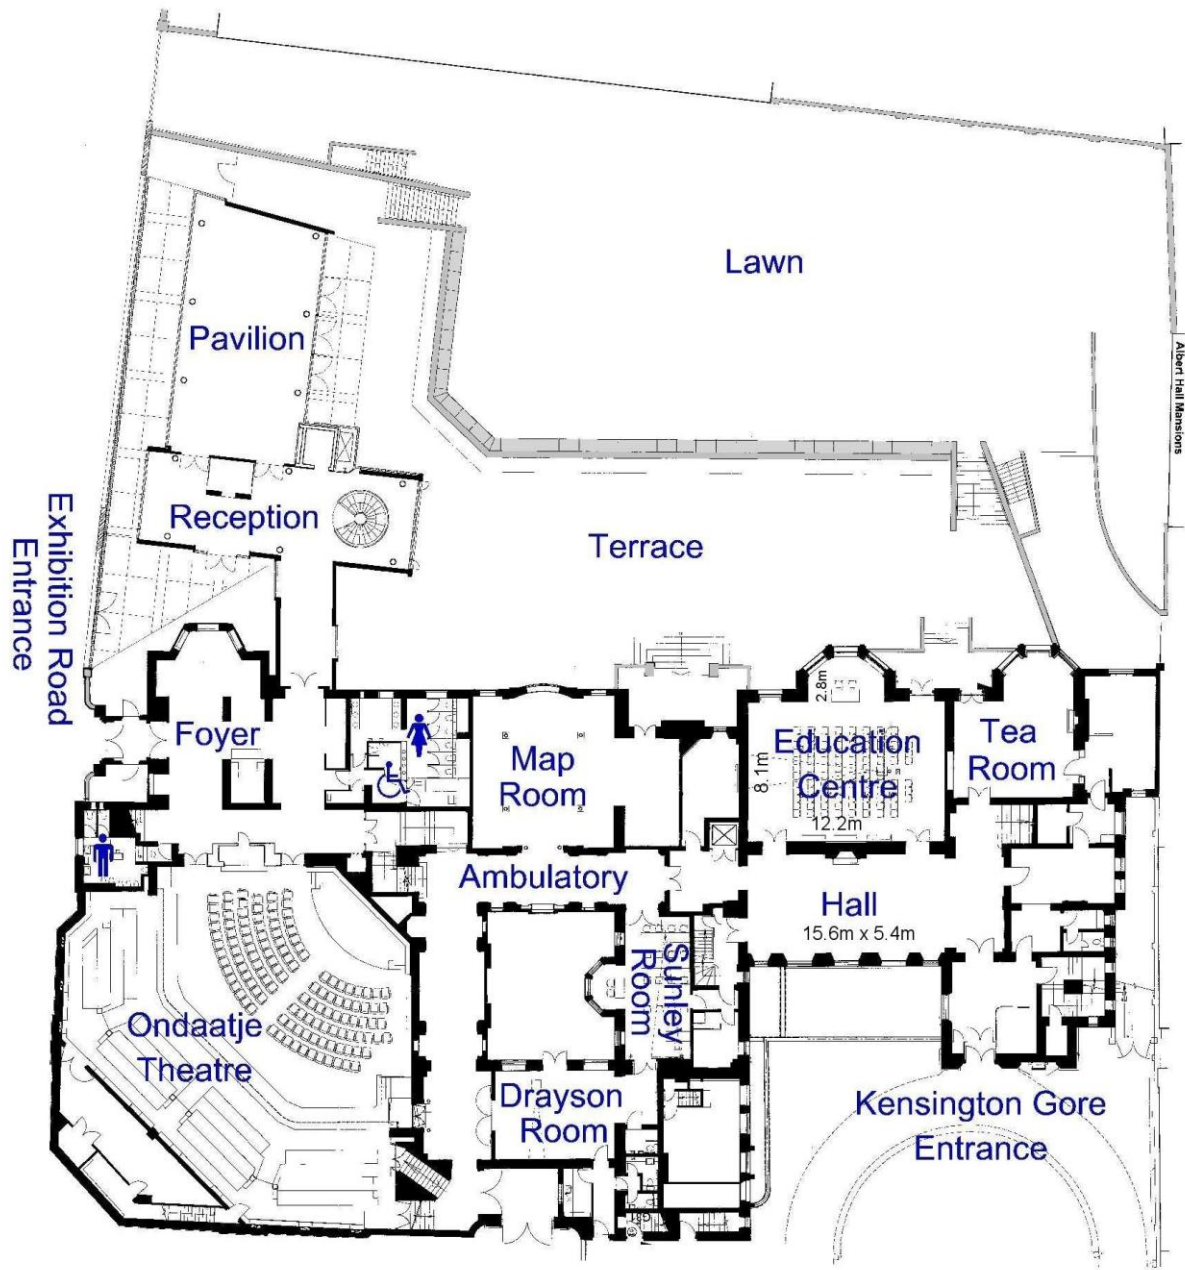

2011

LONDON MAP FAIR JUNE 11th & 12th, 2011

ROYAL GEOGRAPHICAL SOCIETY, LONDON, SW7

LONDON MAP FAIR 2011

Exhibitors, Room, Stand number

Pavilion

- 01 Jonathan Potter Ltd, UK
- 02 Clive A Burden Ltd, UK
- 03 Altea Gallery, UK*
- 04 Lee Jackson, UK
- 05 Schmidt & Green, Germany